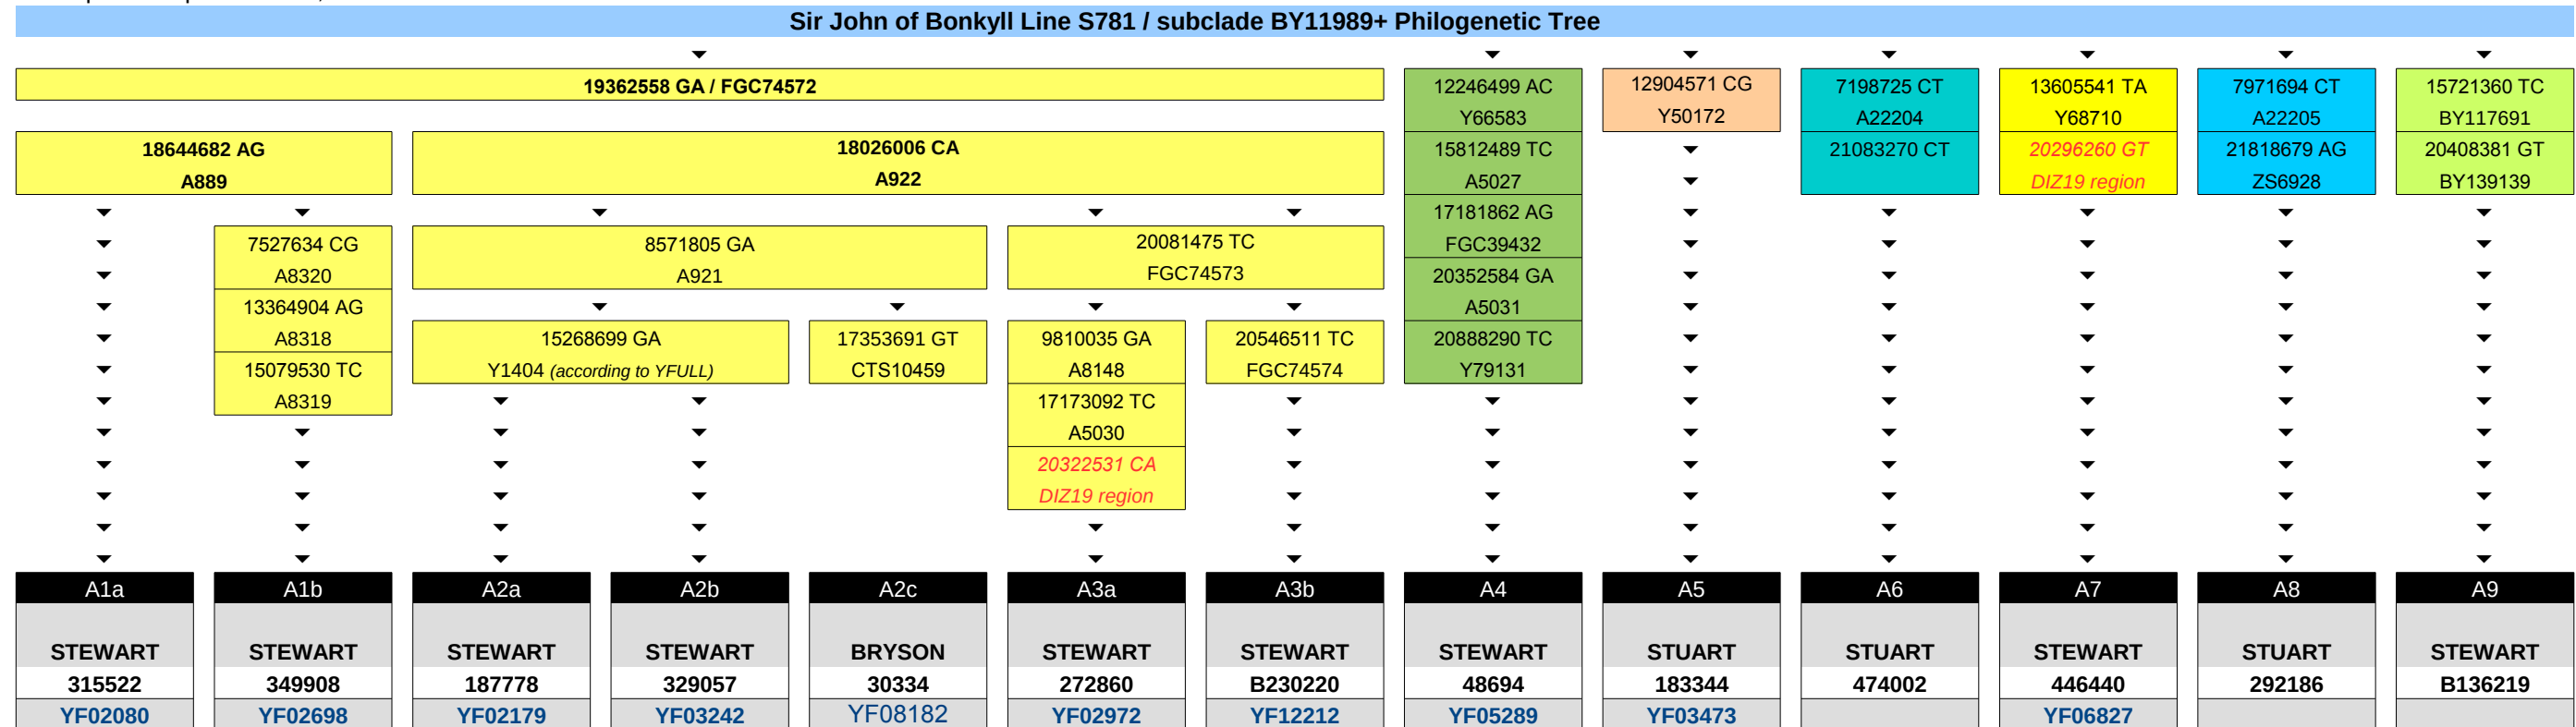

Last update September 8th, 2018

Red : Not recommended for testing  
 Blue : YFULL Ids