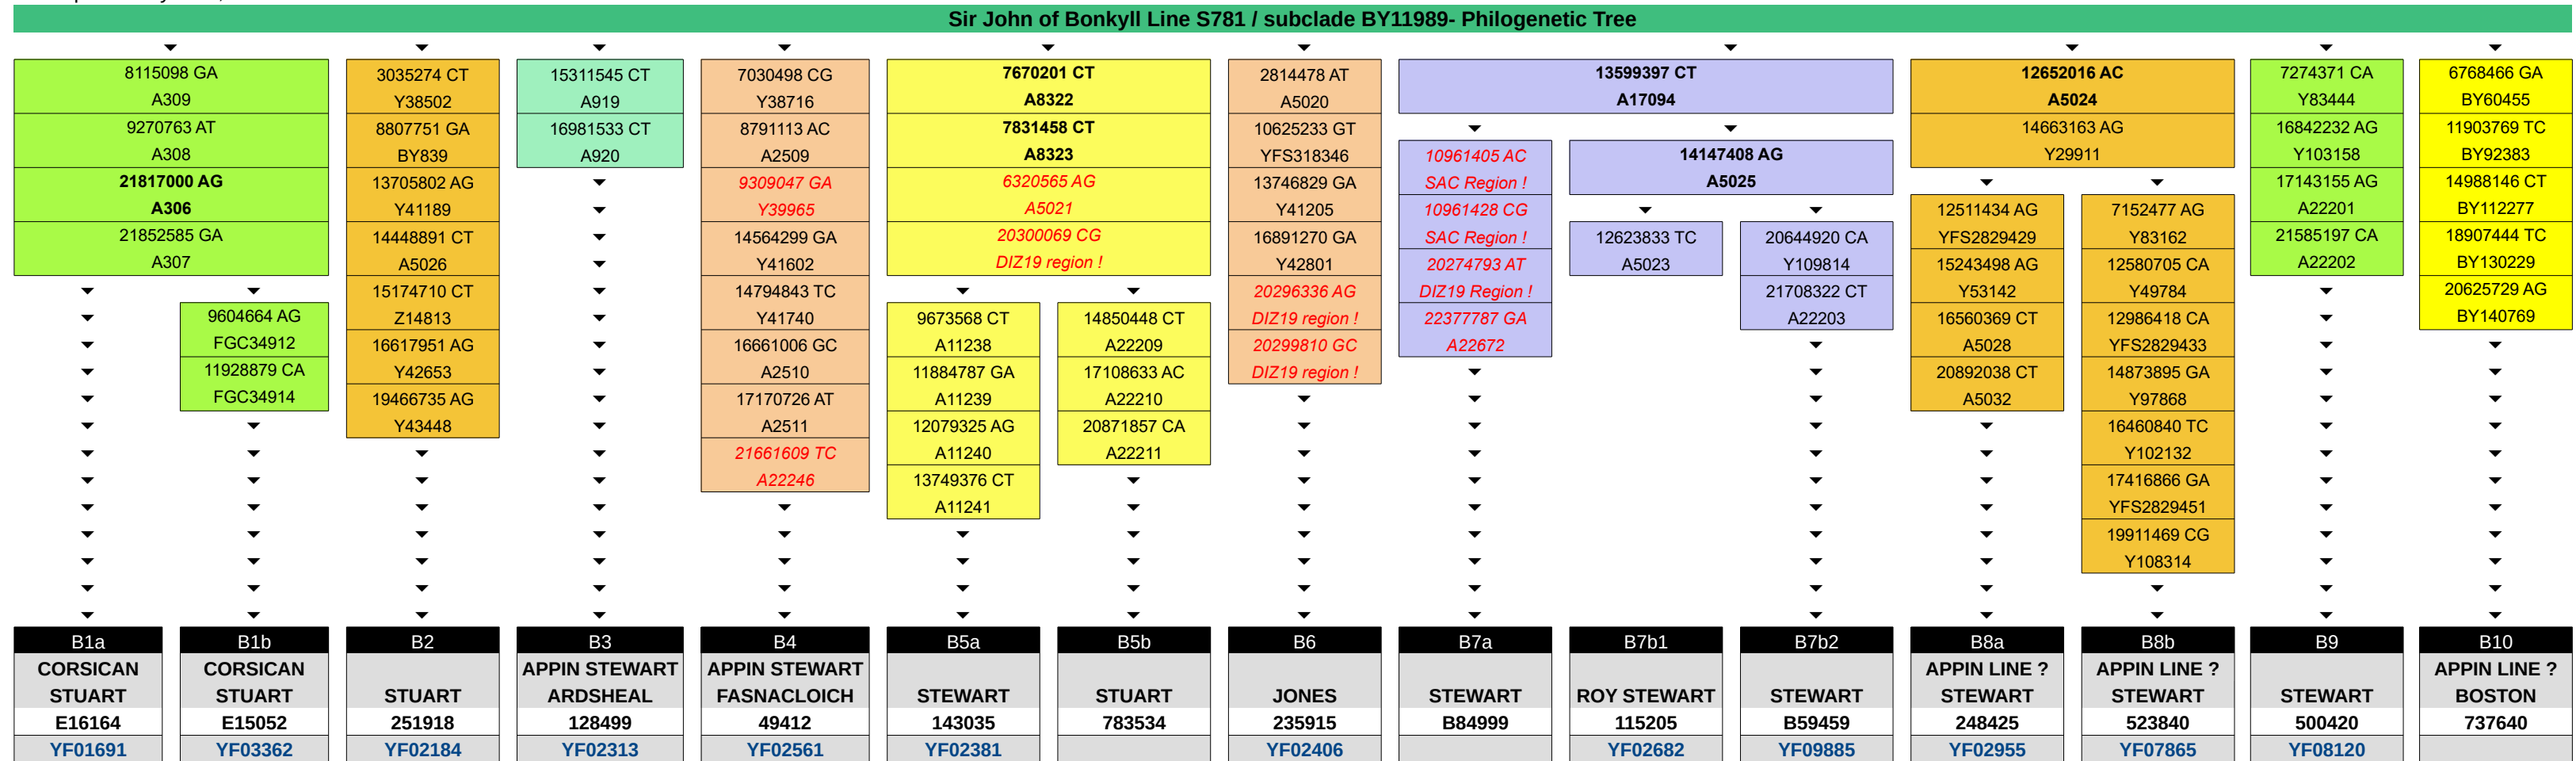

Last update July 12th, 2018

Blue : YFULL Ids

Red : Not recommended for testing