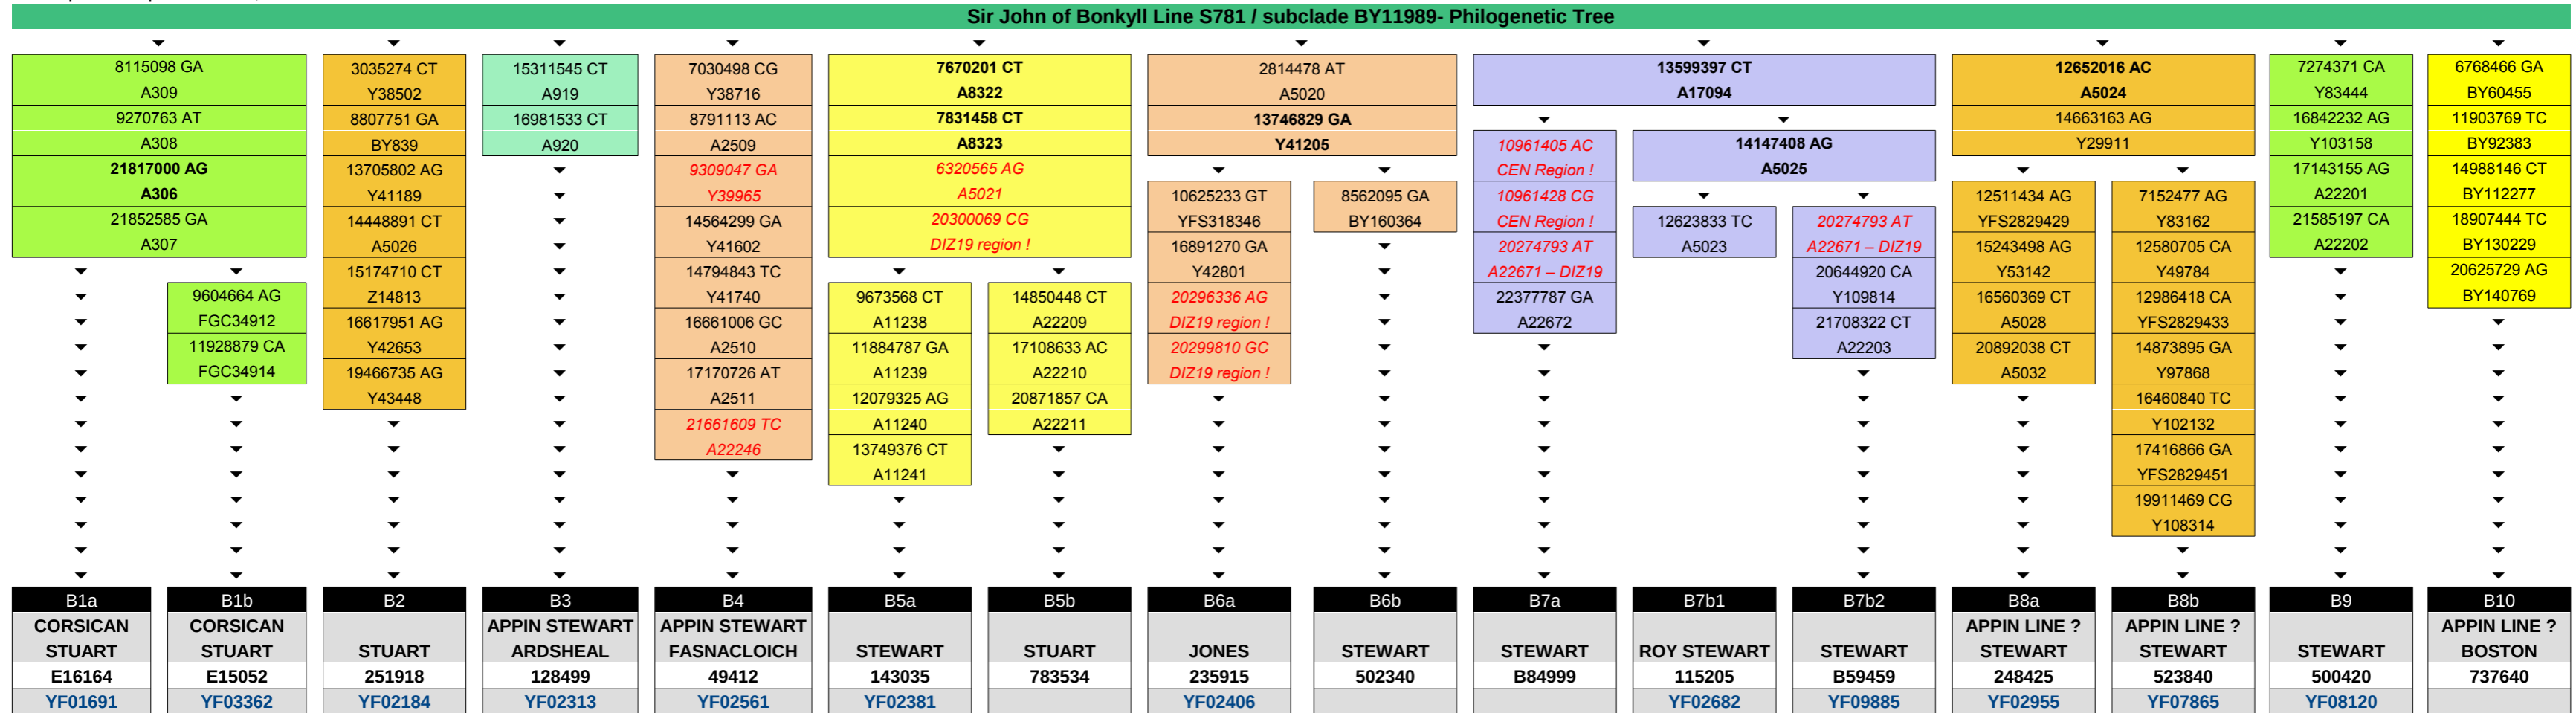

Last update September 8th, 2018

Blue : YFULL Ids

Red : Not recommended for testing